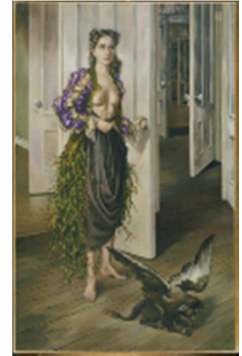

15

16

17

18

19

20

21

22

23

24

25

**IN WONDERLAND: THE SURREALIST ADVENTURES OF WOMEN ARTISTS IN
MEXICO AND THE UNITED STATES
PRESS IMAGES, FULL CAPTIONS**

1. Gertrude Abercrombie
Self-portrait of My Sister, 1941
Oil on canvas
26.5 x 21.75 in. (67.31 x 55.25 cm)
© Gertrude Abercrombie Trust
Photo © The Art Institute of Chicago

2. Gertrude Abercrombie
The Courtship, 1949
Oil on Masonite
21 ¾ x 25 ¼ in. (55.2 x 64.1 cm)
© Gertrude Abercrombie Trust
Photo © Museum of Contemporary Art, Chicago, by Nathan Keay

3. Gertrude Abercrombie
My Second Best Box, 1957
Assemblage: painted wood box with glass door and objects
9 ½ x 11 ½ x 4 in. (24.12 x 29.21 x 10.16 cm)
© Gertrude Abercrombie Trust
Photo © Illinois State Museum