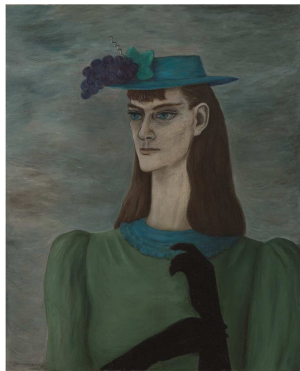

IN WONDERLAND: THE SURREALIST ADVENTURES OF WOMEN ARTISTS IN MEXICO AND THE UNITED STATES

APPROVED IMAGE LIST

1

2

3

4

5

6

23

24

25

**IN WONDERLAND: THE SURREALIST ADVENTURES OF WOMEN ARTISTS IN
MEXICO AND THE UNITED STATES
PRESS IMAGES, FULL CAPTIONS**

1. Gertrude Abercrombie
Self-portrait of My Sister, 1941
Oil on canvas
26.5 x 21.75 in. (67.31 x 55.25 cm)
© Gertrude Abercrombie Trust
Photo © The Art Institute of Chicago