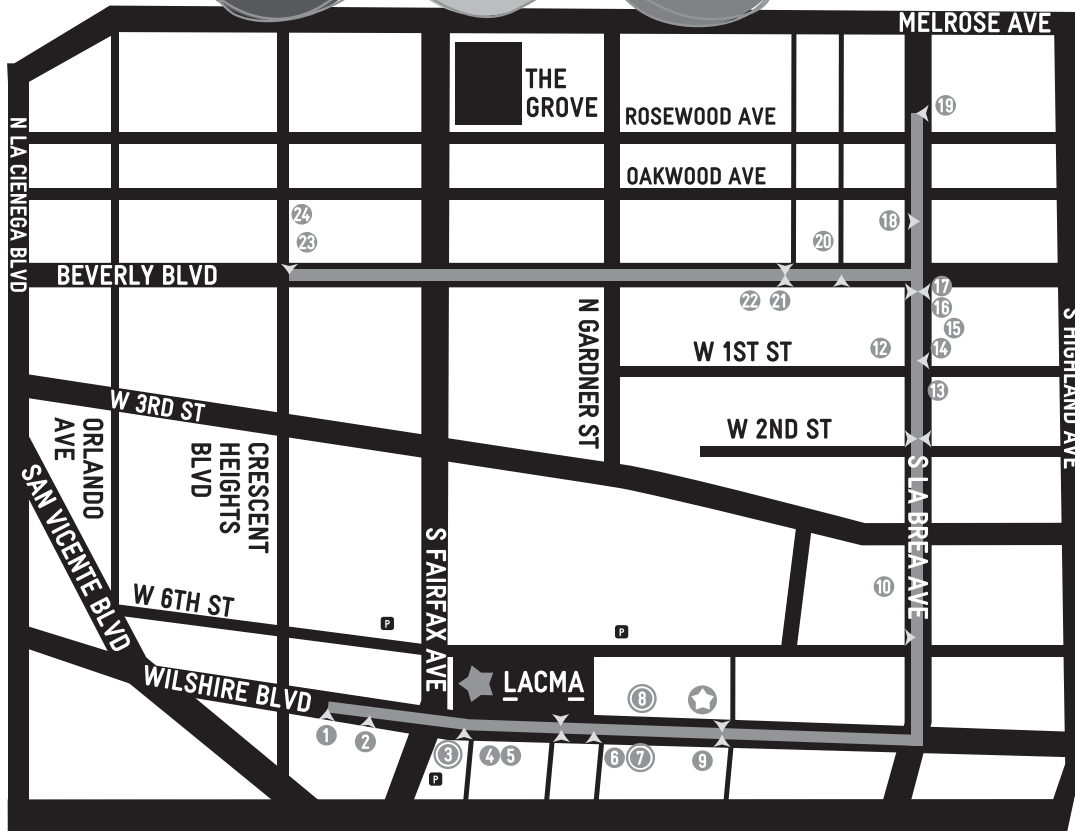

ART WALK 2009

SAT. MAY 30, 2009

ARTWALK 12-8 PM
AFTER PARTY 8:30-12:30 AM

MUSE PRESENTS

WHERE TO PARK

- \$7 LACMA Lots
- \$8 Petersen Automotive Museum
- Page Museum of La Brea
- Discoveries Lot

- ★ **LACMA**
5905 Wilshire Blvd.
323 857-6000, lacma.org
ArtWalk Hours: 12-8 pm
- ★ **EL REY THEATER**
5515 Wilshire Blvd
ArtWalk After Party
8:30 pm-12:30 am
- 1 **MARK SELWYN FINE ART**
6222 Wilshire Blvd., Ste. 101
323 933-9911
marcsewynfineart.com
ArtWalk Hours: 11 am-6 pm
- 2 **MARC FOXF GALLERY**
6150 Wilshire Blvd.
323 857-5571, marcfoxx.com
ArtWalk Hours: 11 am-6 pm
- 2 **ACME**
6150 Wilshire Blvd.
323 857-5942,
acmelosangeles.com
ArtWalk Hours: 11 am-6 pm
- 2 **1301 PE**
6150 Wilshire Blvd.
323 938-5822, 1301pe.com
ArtWalk Hours: 11 am-6 pm
- 2 **DANIEL WEINBERG GALLERY**
6150 Wilshire Blvd.
323 954-8425
danielweinberggallery.com
ArtWalk Hours: 10:30 am-5:30 pm

- 8 **PAGE MUSEUM**
5801 Wilshire Blvd.
323 934-PAGE, tarpits.org
ArtWalk Hours: 9:30 am-5 pm
Admission: Free for ArtWalk
- 9 **ACE GALLERY**
5514 Wilshire Blvd.
323 935-4411, acegallery.net
ArtWalk Hours: 10 am-6 pm
- 10 **THE LOFT AT LIZ'S**
453 S. La Brea Ave.
323 939-4403 x6
theloftatlizs.com/blog
ArtWalk Hours: 11 am-6 pm
- 11 **PERRELL FINE ART**
145 N. La Brea Ave.
323 933-8630, perrellfineart.com
ArtWalk Hours: 12 pm-8 pm
- 12 **PHOTOGRAPHERS GALLERY**
145A N. La Brea Ave.
323 938-8000
photographersgallery.com
ArtWalk Hours: 11 am-6 pm
- 13 **FAHEY/KLEIN GALLERY**
148 N. La Brea Ave.
323 934-2250
faheykleingallery.com
ArtWalk Hours: 10 am-6 pm
- 14 **DNJ GALLERY**
154 1/2 N. La Brea Ave.
323 931-1311, dnjgallery.net
ArtWalk Hours: 10 am-6 pm
- 15 **VERVE GALLERY**
156 N. La Brea Ave.
323 937-0325, vervegallery.com
ArtWalk Hours: 12 pm-11 pm