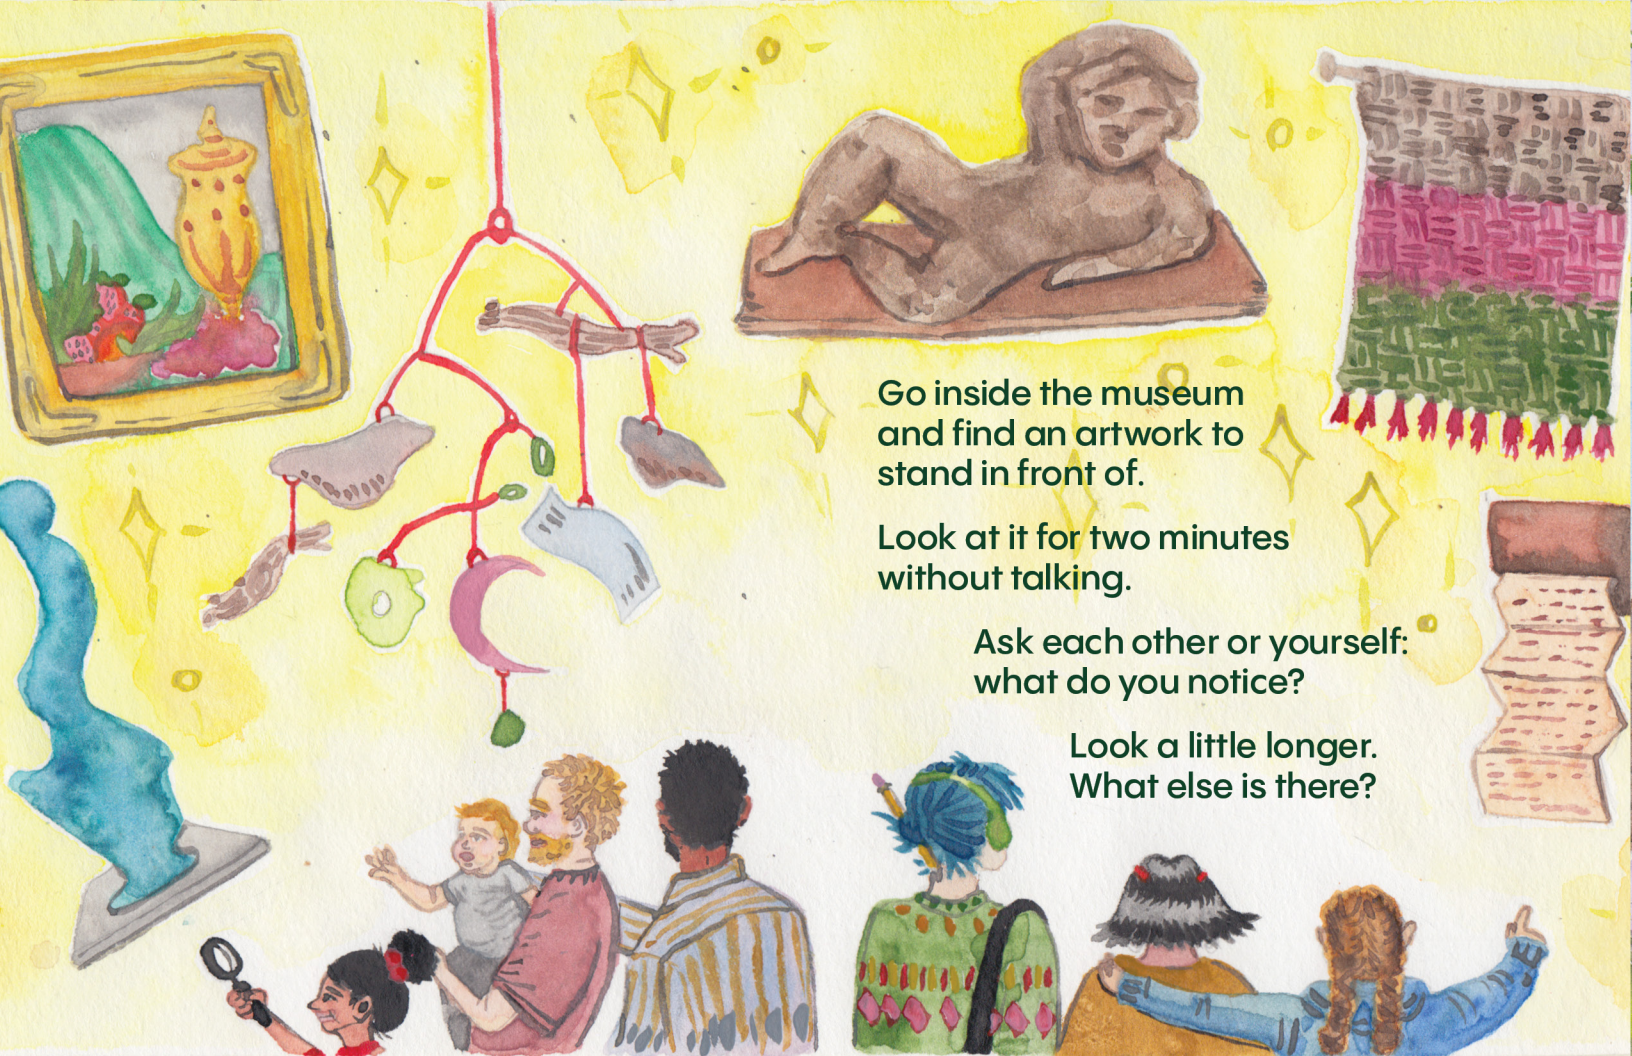

A vibrant watercolor illustration of a tropical scene. In the upper right, a house with a tiled roof is partially visible. Below it, a pinkish-red path leads to a blue and green pool. A yellow frame is on the right side of the pool. The background is a mix of pink, blue, and green washes. Palm trees and other green foliage are scattered throughout the scene.

Mindfulness for Families

with Art at LACMA

Mindfulness means keeping
your attention on what you
are doing and feeling.

It is the opposite of rushing.

It helps people calm down.

Museums are perfect
places to slow down
and relax.

Go inside the museum
and find an artwork to
stand in front of.

Look at it for two minutes
without talking.

Ask each other or yourself:
what do you notice?

Look a little longer.
What else is there?

You can also practice mindfulness in nature.

The palm trees at LACMA are an artwork called *Primal Palm Garden* by artist Robert Irwin.

Making art is another fun mindfulness activity.

Take any artistic inspiration from today and make art at home—no fancy supplies needed.